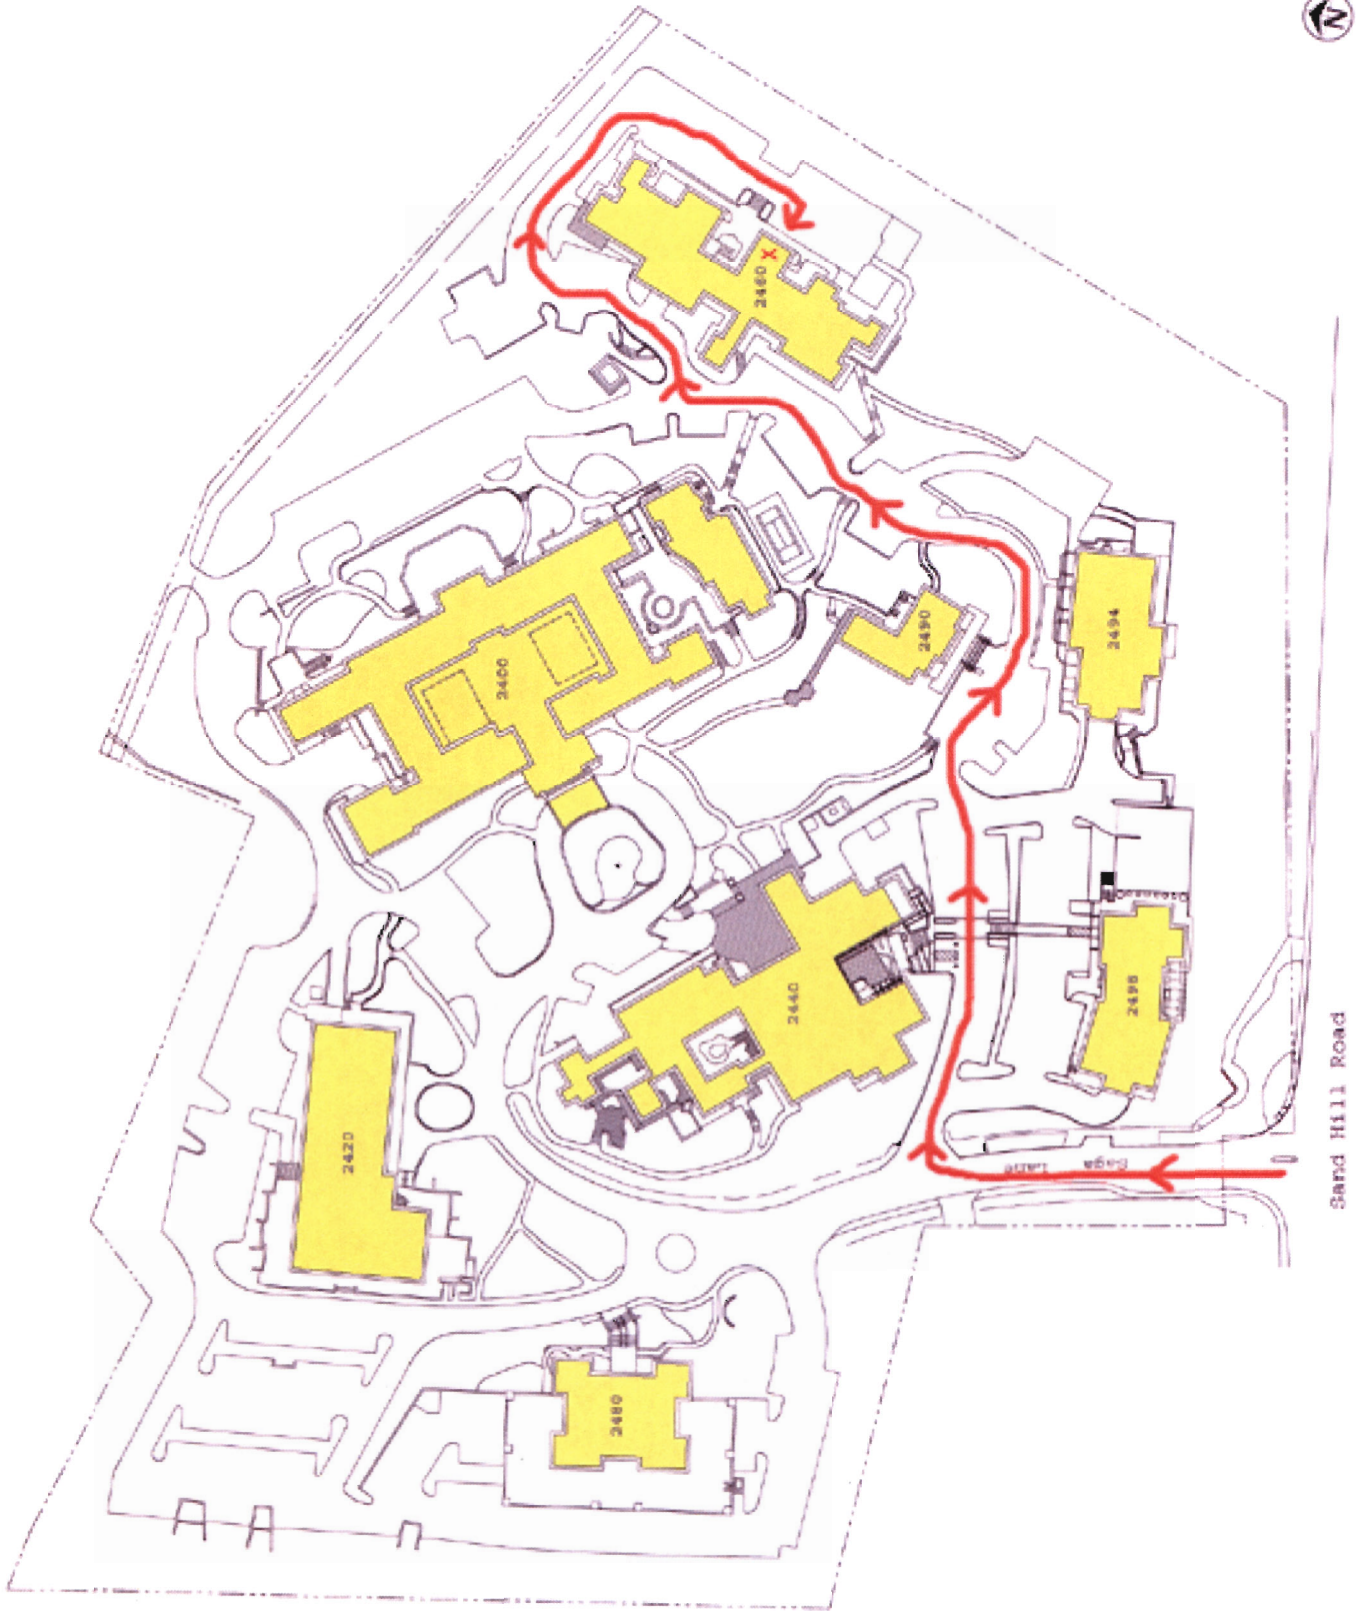

## DIRECTIONS

### FROM SAN FRANCISCO

Take Interstate 280 South. Exit at Sand Hill Road. Follow signs for Sand Hill Road **East**. Go over the freeway. Get in the left hand lane and turn left at the third light (Saga Lane) where you will see signs for "2400" office complexes. Make your first right and follow driveway around to building 2460. When you see building 2460 – we are located around back – continue along the road and wrap around to the back of building 2460. We are on the second floor in Suite 200.

### FROM SAN FRANCISCO INTERNATIONAL AIRPORT

Exit San Francisco Airport. Get in the right hand lane and follow signs for Interstate 380 West. Take Interstate 380 West. Get in the left hand lane and follow signs to Highway 280 South. Take 280 South to Sand Hill Road exit (approx. 23 miles). Exit at Sand Hill Road. Follow signs for Sand Hill Road **East**. Get in the left hand lane and turn left at the third light (Saga Lane) where you will see signs for "2400" office complexes. Make your first right and follow driveway around to building 2460. When you see building 2460 – we are located around back – continue along the road and wrap around to the back of building 2460. We are on the second floor in Suite 200.

**QUADRUS**

2400 - 2498 SAND HILL ROAD  
MOBILE PARK, OK, 74125

**SITE MAP**

4/14

Sand Hill Road